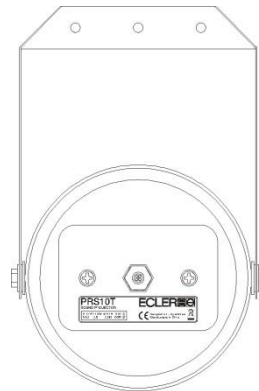

ePRS10T

SPECIALIZED LOUDSPEAKERS

Public Address Loudspeaker Cabinet

PRODUCT OVERVIEW

ePRS10T is a sound projector carefully selected for the most extended 70V/100V paging and background music applications, offering durability and optimal speech and music reproduction. Manufactured in reinforced ABS and IP65 rated, therefore suitable for outdoor superior performance.

KEY FEATURES

- ABS weatherproof sound projector
- 10 W RMS @ 8 ohms
- IP65
- Power tapings for 70V and 100V

APPLICATIONS

- General paging and background music reproduction in 70V/100V installations

MECHANICAL DIAGRAMS

FRONTAL

REAR

LATERAL

TECHNICAL DATA

Frequency response (-6dB)	150 Hz ÷ 15 kHz
Sensitivity	91 dB ±3 dB
Rated power	10 W
Power taps	10, 5, 2.5 W
Line voltage	100 V / 70
Dimensions (mm)	136 x 220
Material	ABS
Finished color	White
Weight	1.6 kg