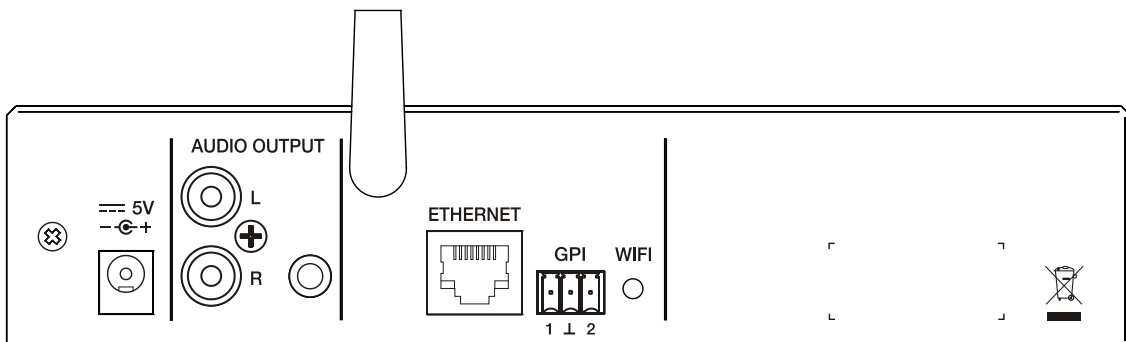

Micro SD card interface	Supports SD ver1.0, SDXC Up to 2TB
FAT and files analysis	Supports FAT16, FAT 32, VFAT and NTFS Multi-partition up to 1 65354 playable folders 65354 playable folders within each folder 65354 playable files within each folder
Folder hierarchy	Up to 8 containing the root directory
Playable extensions	mp3, ogg, WAV, FLAC, AIFF
Sorting in alphabetical order	UNICODE Up to 100 folders Up to 100 files by folder (Folders/files over 100 sorted in the FAT order)

ACCESSORIES SUPPLIED

- AC adapter
- Wi-Fi antenna

MECHANICAL DIAGRAM