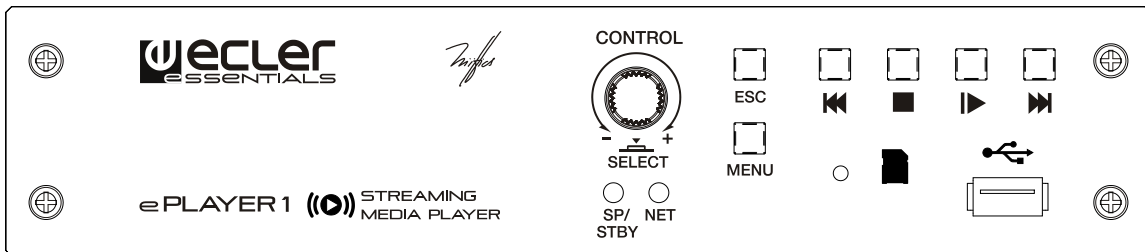

Micro SD card interface	Supports SD ver1.0, SDXC Up to 2TB
FAT and files analysis	Supports FAT16, FAT 32, VFAT and NTFS Multi-partition up to 1 65354 playable folders 65354 playable folders within each folder 65354 playable files within each folder
Folder hierarchy	Up to 8 containing the root directory
Playable extensions	mp3, ogg, WAV, FLAC, AIFF
Sorting in alphabetical order	UNICODE Up to 100 folders Up to 100 files by folder (Folders/files over 100 sorted in the FAT order)

ACCESSORIES SUPPLIED

- AC adapter
- Wi-Fi antenna

MECHANICAL DIAGRAM