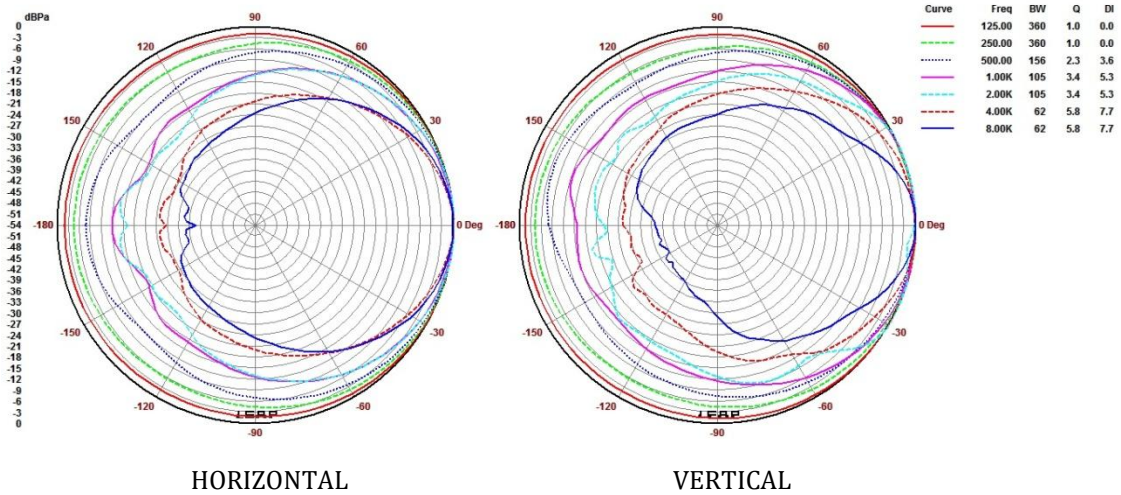

POLAR DIAGRAMS

HORIZONTAL

VERTICAL

TECHNICAL DATA

System	Built-in Crossover two way full range speaker
Driver	10" woofer + 1,3" compression driver
Frequency response (-10dB)	60Hz-18KHz
Sensitivity (dB@1m 1W)	96dB
Impedance	8 ohms
Power rating (RMS)	250W
Maximum SPL (dB@1m)	120dB
Dispersion (HxV)	80° x 60°
Connector type	2 x NL4
Flying points	6xM6
Dimensions (WxDxH)	350 x 290 x 475mm
Net weight	12.5kg

All product characteristics are subject to variation due to production tolerances. NEEC AUDIO BARCELONA S.L. reserves the right to make changes or improvements in the design or manufacturing that may affect these product specifications.
Motors, 166-168 08038 Barcelona - Spain - (+34) 932238403 information@ecler.es www.ecler.com