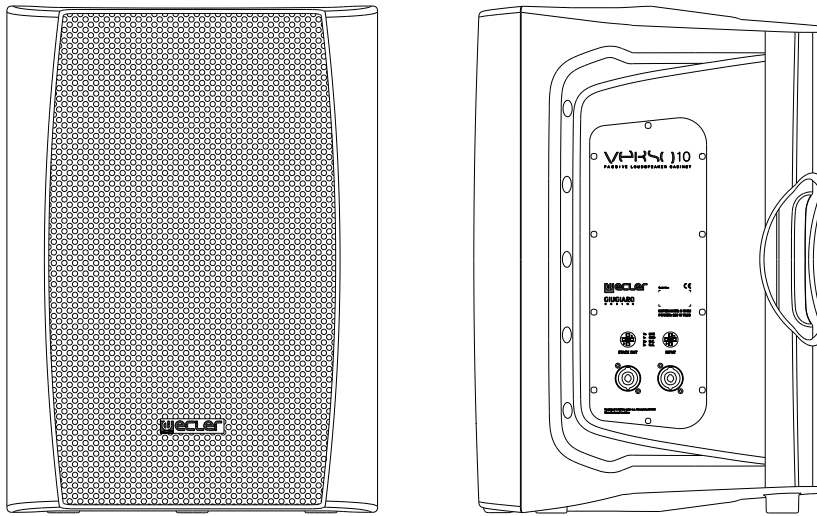

MECHANICAL DIAGRAMS