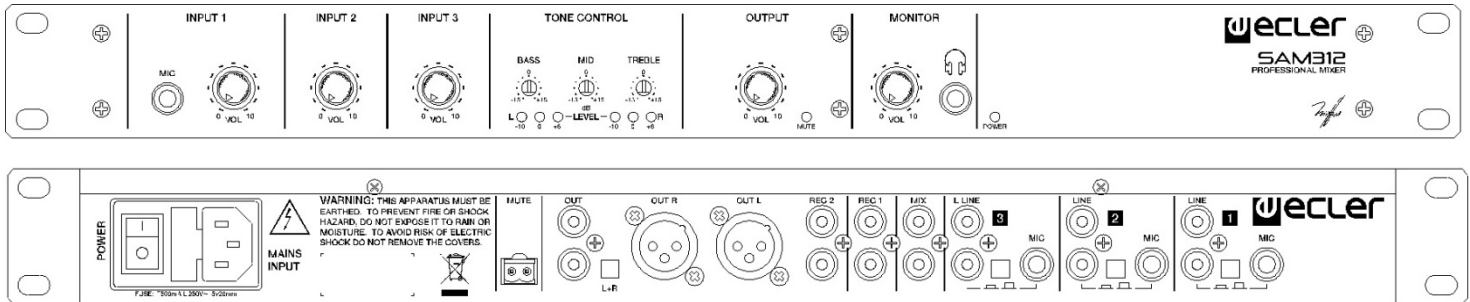

MECHANICAL DIAGRAMS

TECHNICAL DATA

Inputs Sensitivity nom(*) / Impedance Input sensitivity adjust	LINE (1-2)	0dBV / 50kΩ
	L LINE (3)	-5dBV / 50kΩ
	MIC BAL	-50(-30)dBV* / 2.2kΩ
	MIX	0(-10)dBV* / >20(>6)kΩ
	GAIN	-
Outputs Level / Minimum load	OUT 1 (A)	0(+6)dBV / 600Ω1(2)V
	BALOUT 2 (B)	0(+6)dBV / 2.2kΩ1(2)V
	REC	0dBV/10kΩ
	HEADPHONES	200mW/200Ω
Frequency response	LINE	10Hz-55kHz - 1dB
	MIC BAL	10Hz-35kHz - 1dB
Harmonic distortion	LINE	<0.01%dB
	MIC BAL	<0.02%dB
CMRR	MIC	>70dB@1kHz
Signal / Noise ratio	LINE	>100dB
	MIC BAL	>85dB
Tone control	BASS	100Hz ±15dB
	MID	2kHz ±15dB
	TREBLE	10kHz ±15dB
Talkover		-
Phantom voltage		+18VDC
Mains		90-264VCA 47-63Hz
Power consumption		18VA
Dimensions	Panel	482,6x44mm
	Depth	195mm
Weight		2,4kg

*internally selectable