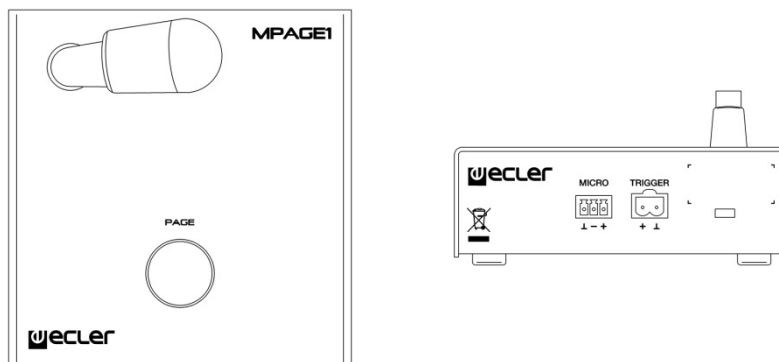

MPAGE1

PAGING STATIONS

Desktop Paging Station

PRODUCT OVERVIEW

MPAGE1 is a 1-zone desktop paging station, compatible with any device including a phantom-powered microphone input (SAM series, COMPACT series, DAM614, MIMO88, CA series, HMA series, etc.).

KEY FEATURES

- 1 zone paging station
- PAGE key
- "PAGE ACTIVE" trigger port (GPO), for its connection to external devices (open collector port)
- Gooseneck microphone

APPLICATIONS

- Paging, voice messages and speech

MECHANICAL DIAGRAMS

TECHNICAL DATA

Microphone type	Non-removable gooseneck condenser microphone
Polar pattern	Cardioid
Microphone frequency response	50Hz - 18KHz (-10dB)
Output level	-20dBV @ 104dB SPL
Page mute	80dB typ.
Audio output	Balanced, detachable 3 pole screw terminal
Maximum audio cable length	Twisted pair 5m, Shielded 60m
Control output (TRIGGER port)	Open Collector, drain N channel mosfet N.C.
Control rating	Max. +48VDC/0.1A
Control connector	Detachable 2 pole screw terminal
Phantom power supply	+10 to +48VDC
Power consumption	2mA max. (1.4mA @ +18VDC)
Dimensions (microphone excluded)	W 120mm x D 126mm x H 43mm
Weight	625 g
Included accessories	Windscreen, connectors