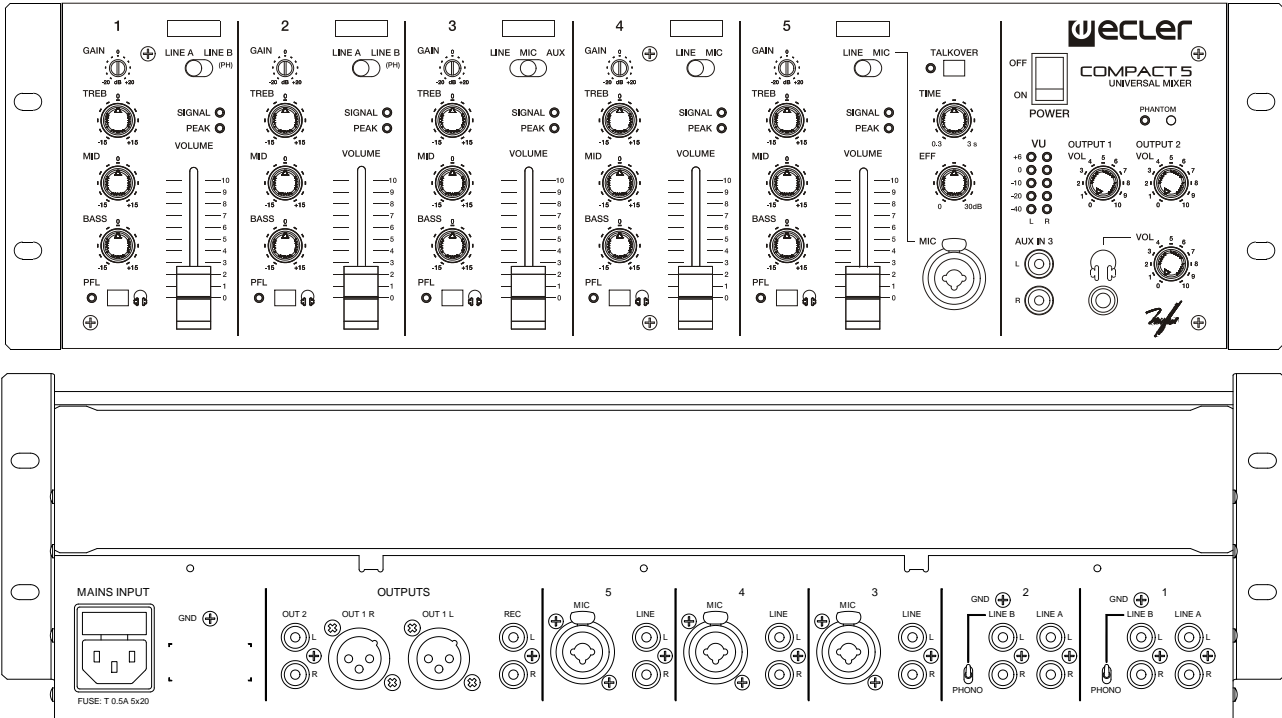

MECHANICAL DIAGRAMS

All product characteristics are subject to variation due to production tolerances. NEEC AUDIO BARCELONA S.L. reserves the right to make changes or improvements in the design or manufacturing that may affect these product specifications.
Motors, 166-168 08038 Barcelona - Spain - (+34) 932238403 information@ecler.es www.ecler.com