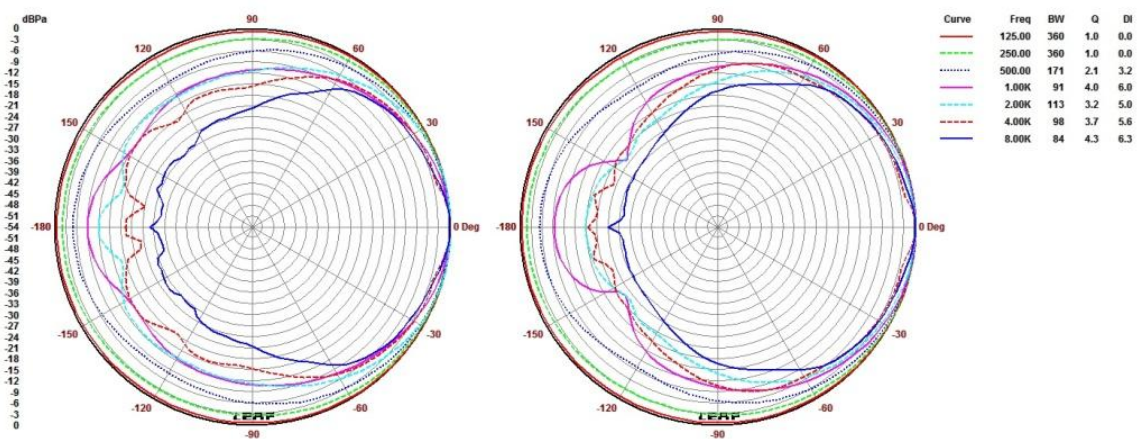

MECHANICAL DIAGRAMS

POLAR DIAGRAMS

HORIZONTAL

VERTICAL

TECHNICAL DATA

Ways	2
Nominal low impedance	8Ω
Max RMS power	100 W
Program power	200 W
Nominal high impedance	100 V LINE
Power selector	7.5 / 15 / 30 / 60 W
Efficiency SPL 1W 1m	94.5 dB
Frequency response at -10dB @ 8Ω	65 Hz ÷ 22 kHz
Dimensions WxHxD (without accessories)	300x310x223mm
Weight	3.75 kg